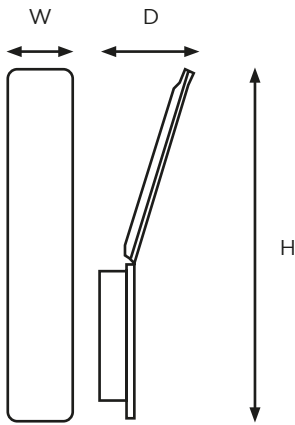

Indoor Lighting

Wall Light

OWLW030000

TRIDONIC OSRAM CREE 

Code	Wattage	Flux	Dimensions	P.F	CRI	Voltage	Life time
NWLW0300A6	6 w	720 lm	H340*W70*D100 mm	0.9	>80	100-265VAC	50000 hr
NWLW0300B6	6 w	720 lm	H340*W120*D125 mm				