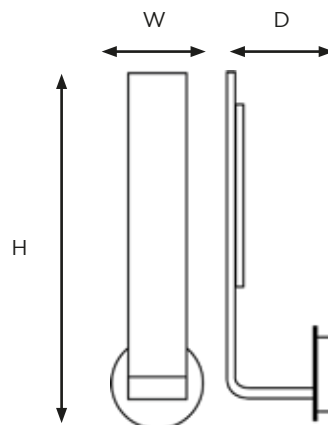

Indoor Lighting

Wall Light

OWLW030000

TRIDONIC OSRAM CREE 

Code	Wattage	Flux	Dimensions	P.F	CRI	Voltage	Life time
NWLW0300A6	6 w	720 lm	H340*W70*D100 mm	0.9	>80	100-265VAC	50000 hr
NWLW0300B6	6 w	720 lm	H340*W120*D125 mm				