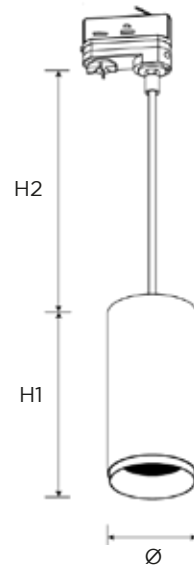

Indoor Lighting

Track Light

NTLF030000

Code	Wattage	Flux	Dimensions	P.F	CRI	Voltage	Life time
NTLF030010	10 w	1200 lm	Ø65xH157 mm	0.9	>80	100-265VAC	50000 hr
NTLF030015	15 w	1800 lm	Ø65xH157 mm				
NTLF030020	20 w	2400 lm	Ø85xH178 mm				
NTLF030025	25 w	3000 lm	Ø85xH178 mm				
NTLF030030	30 w	3600 lm	Ø100xH211 mm				
NTLF030040	40 w	4800 lm	Ø100xH211 mm				