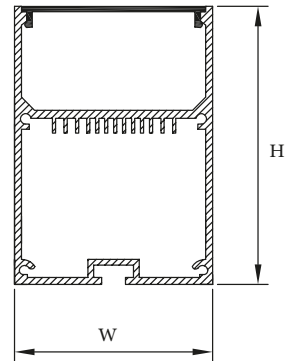

## Linear Light

NLLP010000

Code	Wattage	Flux	Dimensions	P.F	CRI	Voltage	Life time
NLLP010A20	20 w	2400 lm	L652xW35xH70 mm	0.9	>80	100-265VAC	50000 hr
NLLP010A40	40 w	4800 lm	L1200xW35xH70 mm				
NLLP010A60	60 w	7200 lm	L1795xW35xH70 mm				
NLLP010B20	20 w	2400 lm	L605xW50xH65 mm				
NLLP020B40	40 w	4800 lm	L1200xW50xH65 mm				
NLLP020B60	60 w	7200 lm	L1795xW50xH65 mm				