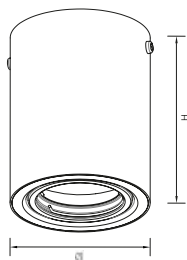

Indoor Lighting

Surface Downlight

NDLS05GU00

Code	Dimensions	Wattage
NDLS05GU01	Ø80xH103 mm	GU10/MR16
NDLS05GU02	W80xL80xH103 mm	
NDLS05GU03	Ø60xH100 mm	

Upon request

Applications