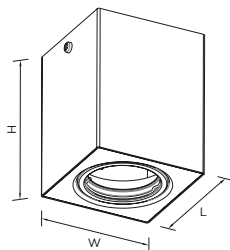

Indoor Lighting

Surface Downlight

NDLS05GU00

Code	Dimensions	Wattage
NDLS05GU01	Ø80xH103 mm	GU10/MR16
NDLS05GU02	W80xL80xH103 mm	
NDLS05GU03	Ø60xH100 mm	

Upon request

Applications