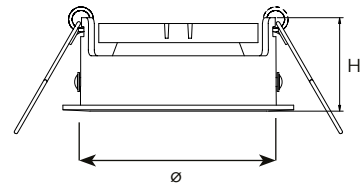

## Recessed Downlight

NDLR20GU00

Code	Wattage	Dimensions	Cut out
NDLR20GU01	GU10	Ø79xH32 mm	Ø72 mm
NDLR20GU02	GU10	Ø89xH40 mm	Ø78 mm
NDLR20GU03	GU10	W84xL84xH40 mm	Ø78x78 mm
NDLR20GU04	GU10	Ø79xH42 mm	Ø70 mm
NDLR20GU05	GU10	Ø79xH42 mm	Ø70 mm