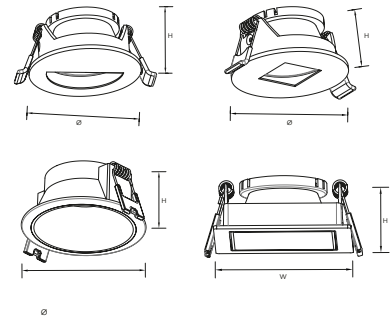

## Recessed Downlight

NDLR20GU00

Code	Wattage	Dimensions	Cut out
NDLR20GU01	GU10	Ø79xH32 mm	Ø72 mm
NDLR20GU02	GU10	Ø89xH40 mm	Ø78 mm
NDLR20GU03	GU10	W84xL84xH40 mm	Ø78x78 mm
NDLR20GU04	GU10	Ø79xH42 mm	Ø70 mm
NDLR20GU05	GU10	Ø79xH42 mm	Ø70 mm