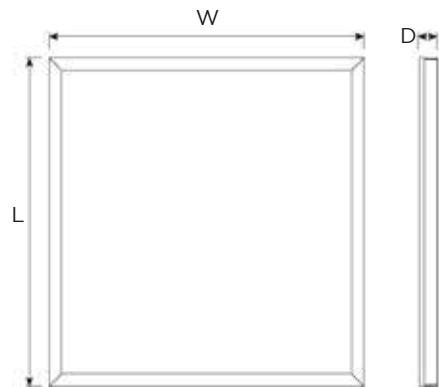

Indoor Lighting

LED Ceiling

Back Light

NBLR020000

Code	Wattage	Flux	Dimensions	P.F	CRI	Voltage	Life time
NBLR020030	30 w	4500 lm	W595xL595xD30 mm	0.9	>80	100-265VAC	50000 hr
NBLR020038	38 w	5500 lm	W595xL595xD30 mm				
NBLR020045	45 w	6000 lm	W595xL595xD30 mm				
NBLR020055	55 w	6800 lm	W595xL595xD30 mm				