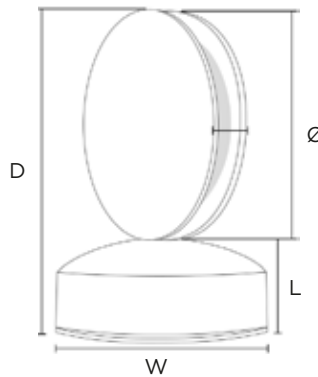

Outdoor Lighting SKY

OWLW370000

Code	Wattage	Flux	Dimensions	P.F	CRI	Voltage	Life time
OWLW370012	12 w	1200 lm	L240xW64xD105 mm	0.95	>80	265-100VAC	50000 hr
OWLW370007	7 w	700 lm	L200xW100xD80 mm				
OWLW370008	8 w	800 lm	Ø110xW120xD165mm				