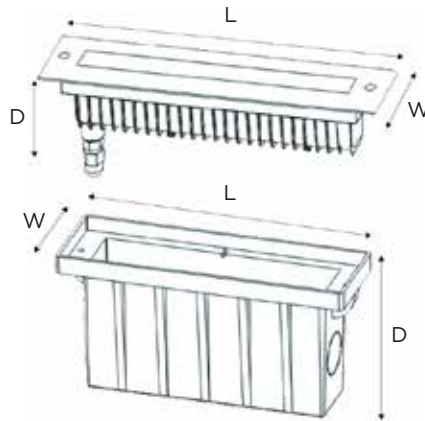

Outdoor Lighting MASTER III

OSPW030000

Code	Wattage	Flux	Dimensions	P.F	CRI	Voltage	Life time
OSPW020003	3 w	300 lm	L195xW63xD90 mm	0.95	>80	265-100VAC	50000 hr

Upon request

Applications