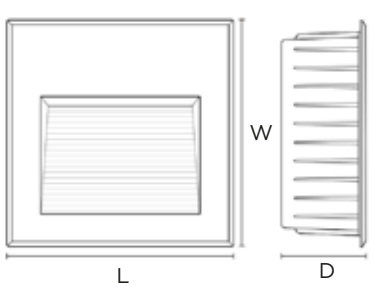

Outdoor Lighting MASTER II

OSPW020000

Code	Wattage	Flux	Dimensions	P.F	CRI	Voltage	Life time
OSPW020003	3 w	300 lm	L84xW84xD29 mm	0.95	>80	265-100VAC	50000 hr
OSPW020020	20 w	2000 lm	L160xW160xD116 mm				