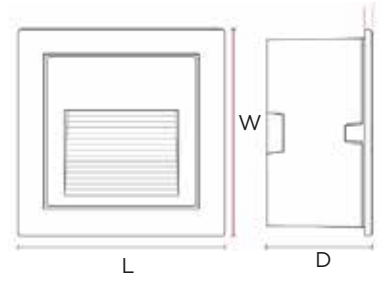

Outdoor Lighting MASTER II

OSPW020000

Code	Wattage	Flux	Dimensions	P.F	CRI	Voltage	Life time
OSPW020003	3 w	300 lm	L84xW84xD29 mm	0.95	>80	265-100VAC	50000 hr
OSPW020020	20 w	2000 lm	L160xW160xD116 mm				