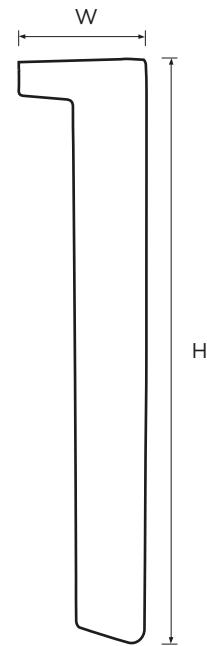

Outdoor Lighting

MINI AQUA

OBLF030000

Code	Wattage	Flux	Dimensions	P.F	CRI	Voltage	Life time
OBLF0300A5	5 w	500 lm	W125xH700 mm	0.95	>80	265-100VAC	50000 hr
OBLF030A10	10 w	1000 lm	W180xH1000 mm				

Upon request