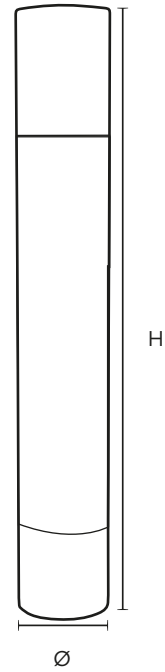

Outdoor Lighting POINT

OBLF0120000

Code	Wattage	Flux	Dimensions	P.F	CRI	Voltage	Life time
OBLF120007	7	700 lm	H600xØ93 mm	0.95	>80	265-100VAC	50000 hr

Upon request

Applications