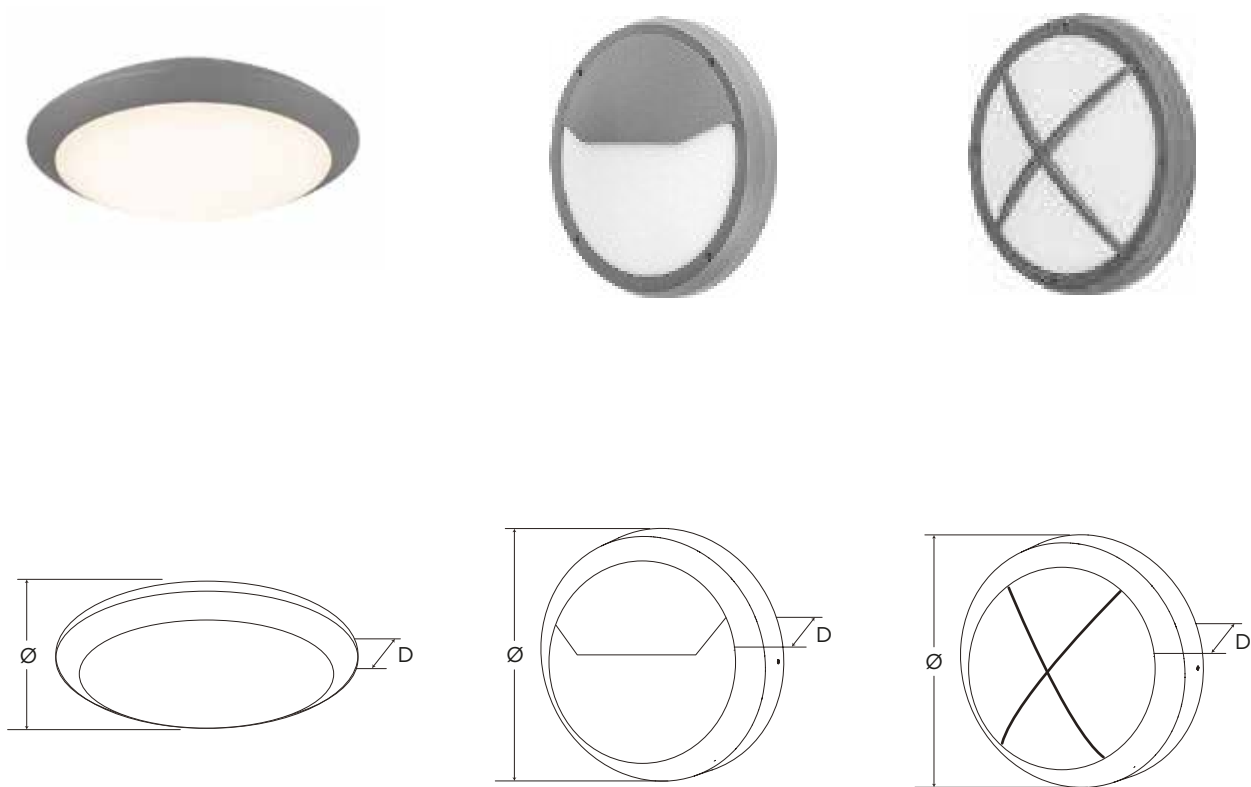

Outdoor Lighting

BIO

OBHS040000

| Code | Wattage | Dimensions |
|-------------|---------|------------|
| OBHS040E27N | E27 | Ø300xD85mm |
| OBHS040E27H | E27 | Ø300xD85mm |
| OBHS0400E27 | E27 | Ø300xD85mm |